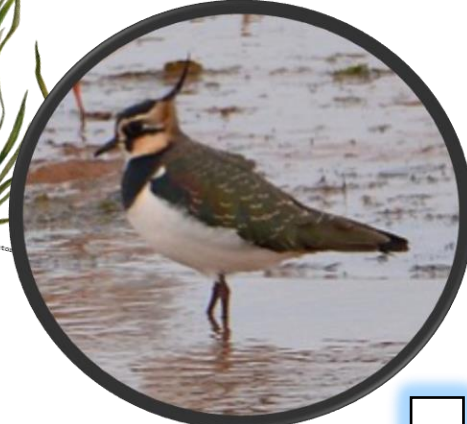

Exe Estuary Winter Wildlife

Dark-Bellied Brent Goose

A herbivorous goose that feeds on seagrass

Redshank

Can't miss the bright reddish-orange legs!

Avocet

An elegant bird with a distinct up-curved beak.

Oystercatcher

Despite the name, they feed on cockles and mussels also.

Lapwing

Also known as Peewit after the cartoon.

Dunlin

This is its winter plumage, its summer plumage is brighter and more cream/brown.

Wigeon

Females have a brown plumage from head to bottom along the belly.

Little Egret

A more recent colonist of the British Isles, with its first appearance back in 1989.

Black-Tailed Godwit

A larger species with a long beak and legs. In tandem with the striped black/white wings.