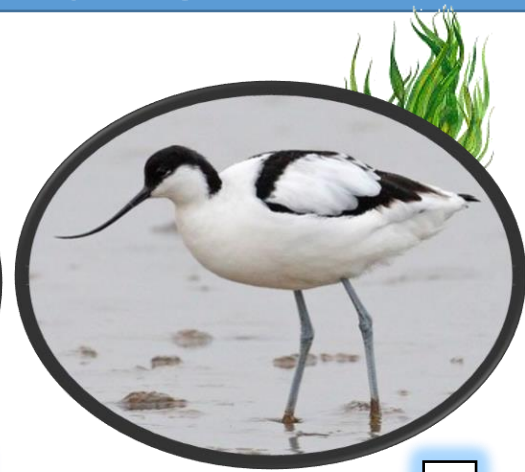

Exe Estuary Winter Wildlife

Dark-Bellied Brent Goose

A herbivorous goose that feeds on seagrass

Redshank

Can't miss the bright reddish-orange legs!

Avocet

An elegant bird with a distinct up-curved beak.

Oystercatcher

Despite the name, they feed on cockles and mussels also.

Lapwing

Also known as Peewit after the cartoon.

Dunlin

This is its winter plumage, its summer plumage is brighter and more cream/brown.

Wigeon

Females have a brown plumage from head to bottom along the belly.

Little Egret

A more recent colonist of the British Isles, with its first appearance back in 1989.

Black-Tailed Godwit

A larger species with a long beak and legs. In tandem with the striped black/white wings.